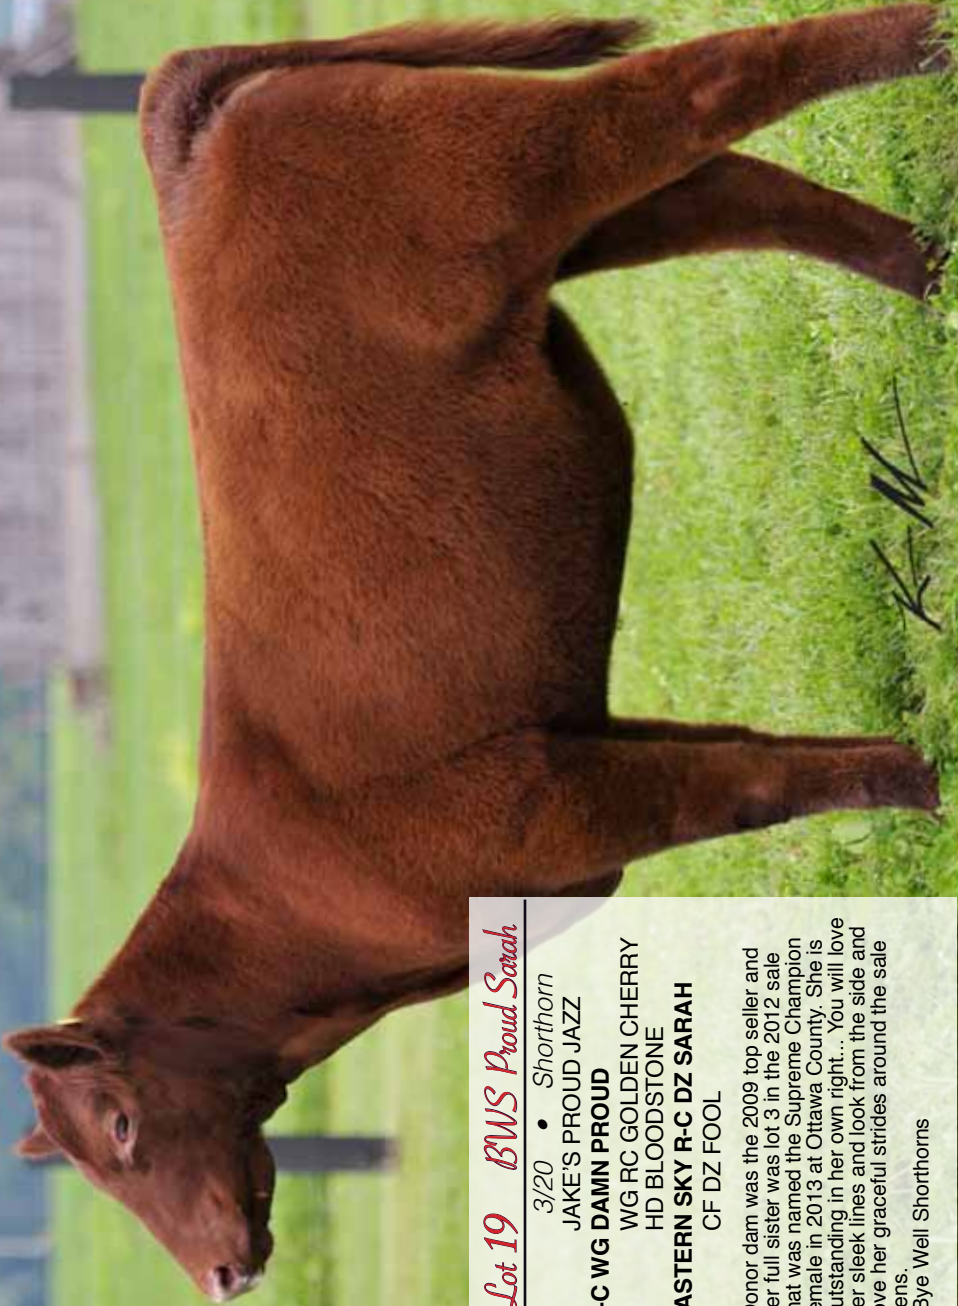

Born at HALF-TIME during the Ohio State x Oregon National Championship Game ... How cool is that? We think this a good luck omen. Her flushmate was a class winner at NAILE (insert pic) for Sarah Fry and is now a donor... She is the mother of lot 5. We honestly believe this might be the best show prospect we've offered yet.

• KSD FARMS

**Lot 18** *KSD Mirage's Star 415*

2/22 • Shorthorn

FSF STARDUST 777 ET

**FSF STARBURST**

JAKE'S SIERRA

SULL GNCC ELDORADO

**KSD MIRAGE LADY 1211**

CALIGO MIRAGE

What an eye-catching presence this female has along with a gentle nature and easy way about her. She resembles her mother who was a calf champion at 2011 North American.

•KSD FARMS

**Lot 19** *BWS Proud Sarah*