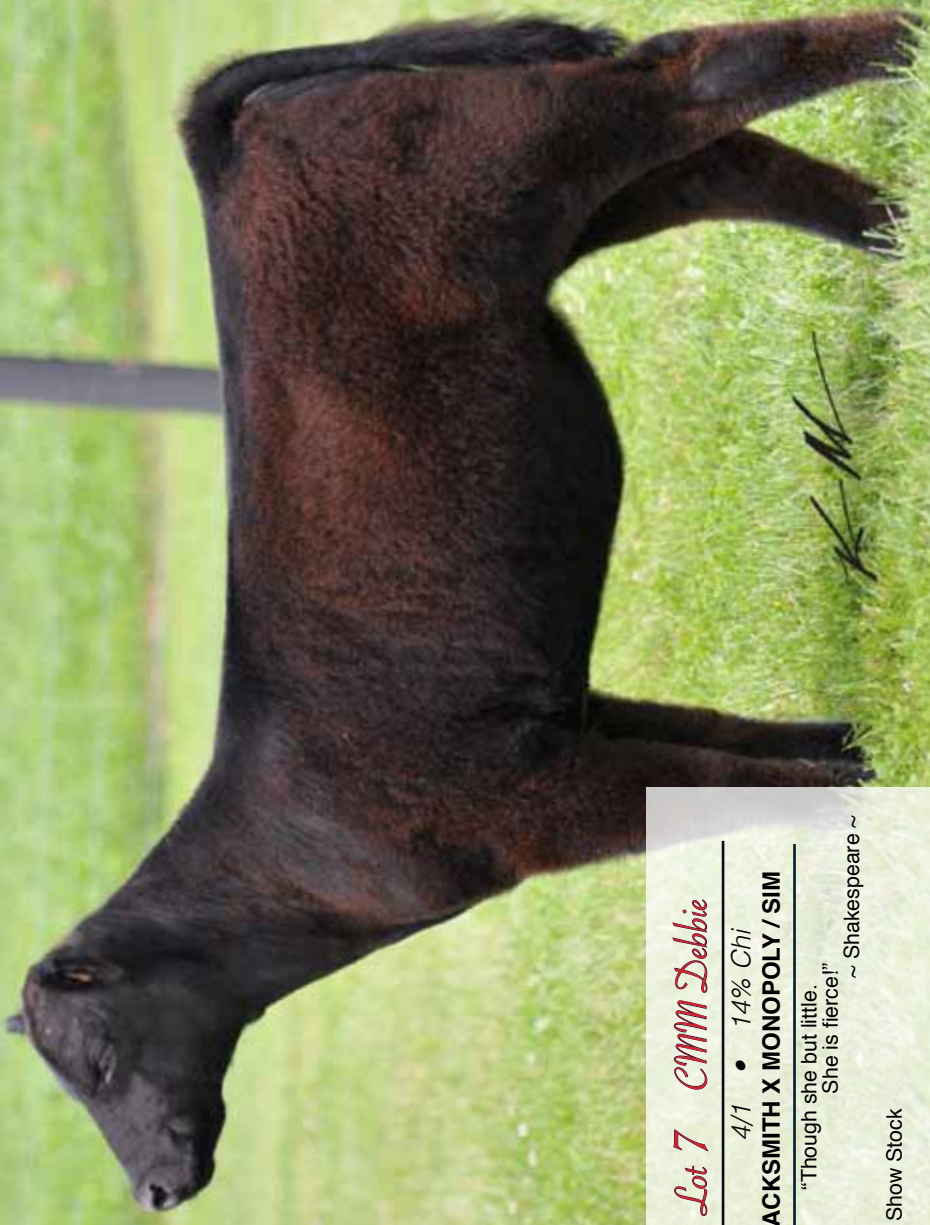

• KSD Farms

*Lot 5 ISC 20*

*4/6 • Comm / Shorthorn Plus*  
**NORTHERN GUN X DAMN PROUD**

She is not the biggest calf in the sale but perhaps the BEST BUILT from top knot to tail head.... Out of the outstanding, however not well known sire, Northern Gun, a Northern Imp. X Scotch Cap Angus bull and out of a fancy Damn Proud daughter that was bred by KSD Farms and sold right here a few years ago.

• Fennig Show Cattle

**Lot 6** *JSC 3131*

3/11 • Chi

**MY TURN X WHO MADE WHO**

This will most likely be the last time you will have a opportunity to buy a female from this mating. Full sib to the top seller in 2012 who sold to the Garner Family... That female then produced a top seller in the 2014 sale... Proven genetics and outstanding phenotype... Get on board.  
• Fennig Show Cattle

2/26 • 3/4 Maine Anjou

**PREDATOR X HARD DRIVE**

Here comes a special female out of a sale topper and NAILE Jr. Champion. This one has a great pedigree, rich in the best Maine Anjou Genetics and traces back to the RC Beauty cow. She possesses tremendous rib and body in a big stout package with great hair and so sound on the move.